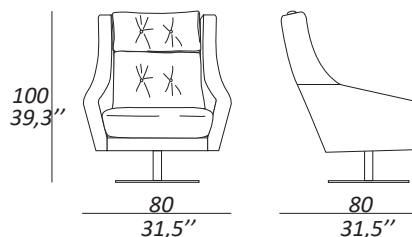

## DIMENSIONS & FOOTAGE

Width: 80 cm | 31,5"  
 Depth: 80 cm | 31,5"  
 Height: 100 cm | 39,3"  
 Seat Height: 43 cm | 16,9"

Weight: 40KG / 55KG  
 packed

Fabric: 5,5 mt. | 216,5"  
 Based on plain fabric,  
 Standard width 1,40 mt. |  
 55" Leather: 90 sq.ft  
 Volume: 0,90 m<sup>3</sup>